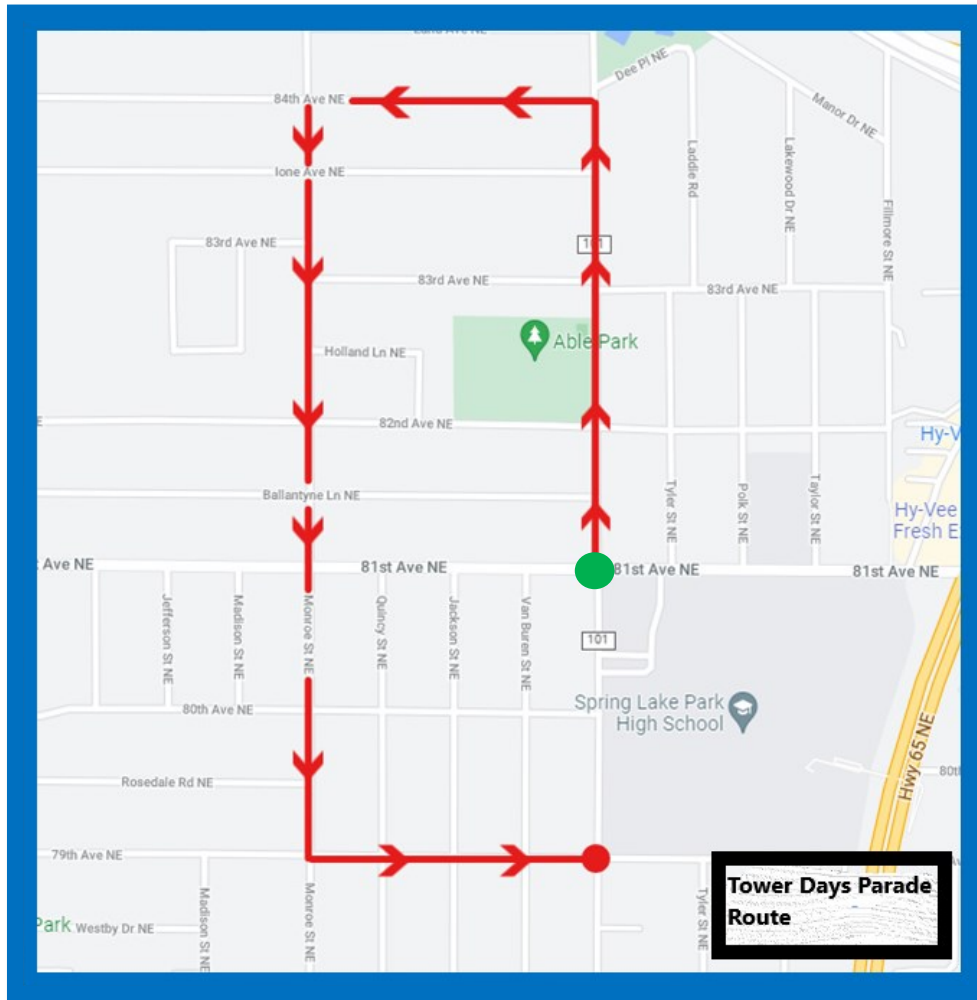

SPRING LAKE PARK ANNUAL TOWER DAYS / CITY CELEBRATION

TOWER DAYS PARADE ROUTE

Parade Starting Point: 81st Avenue & Able Street

North on Able Street

1st Turn: West on 84th Avenue

2nd Turn: South on Monroe Street

3rd Turn: East on 79th Avenue

- 5:30pm Parade Units begin set up along Able Street, 79th Ave. and 81st Ave.
 -Spectator parking allowed on surrounding neighborhood streets
 -Spring Lake Park high School parking lots for parade participants & volunteers only.
- 5:30pm NO access west on 81st Ave NE from Middletown Road NE begins.
- 5:50pm NO access to streets on parade route begins.
- 6:30pm PARADE START TIME / estimated length of the parade is 1.5 hrs.